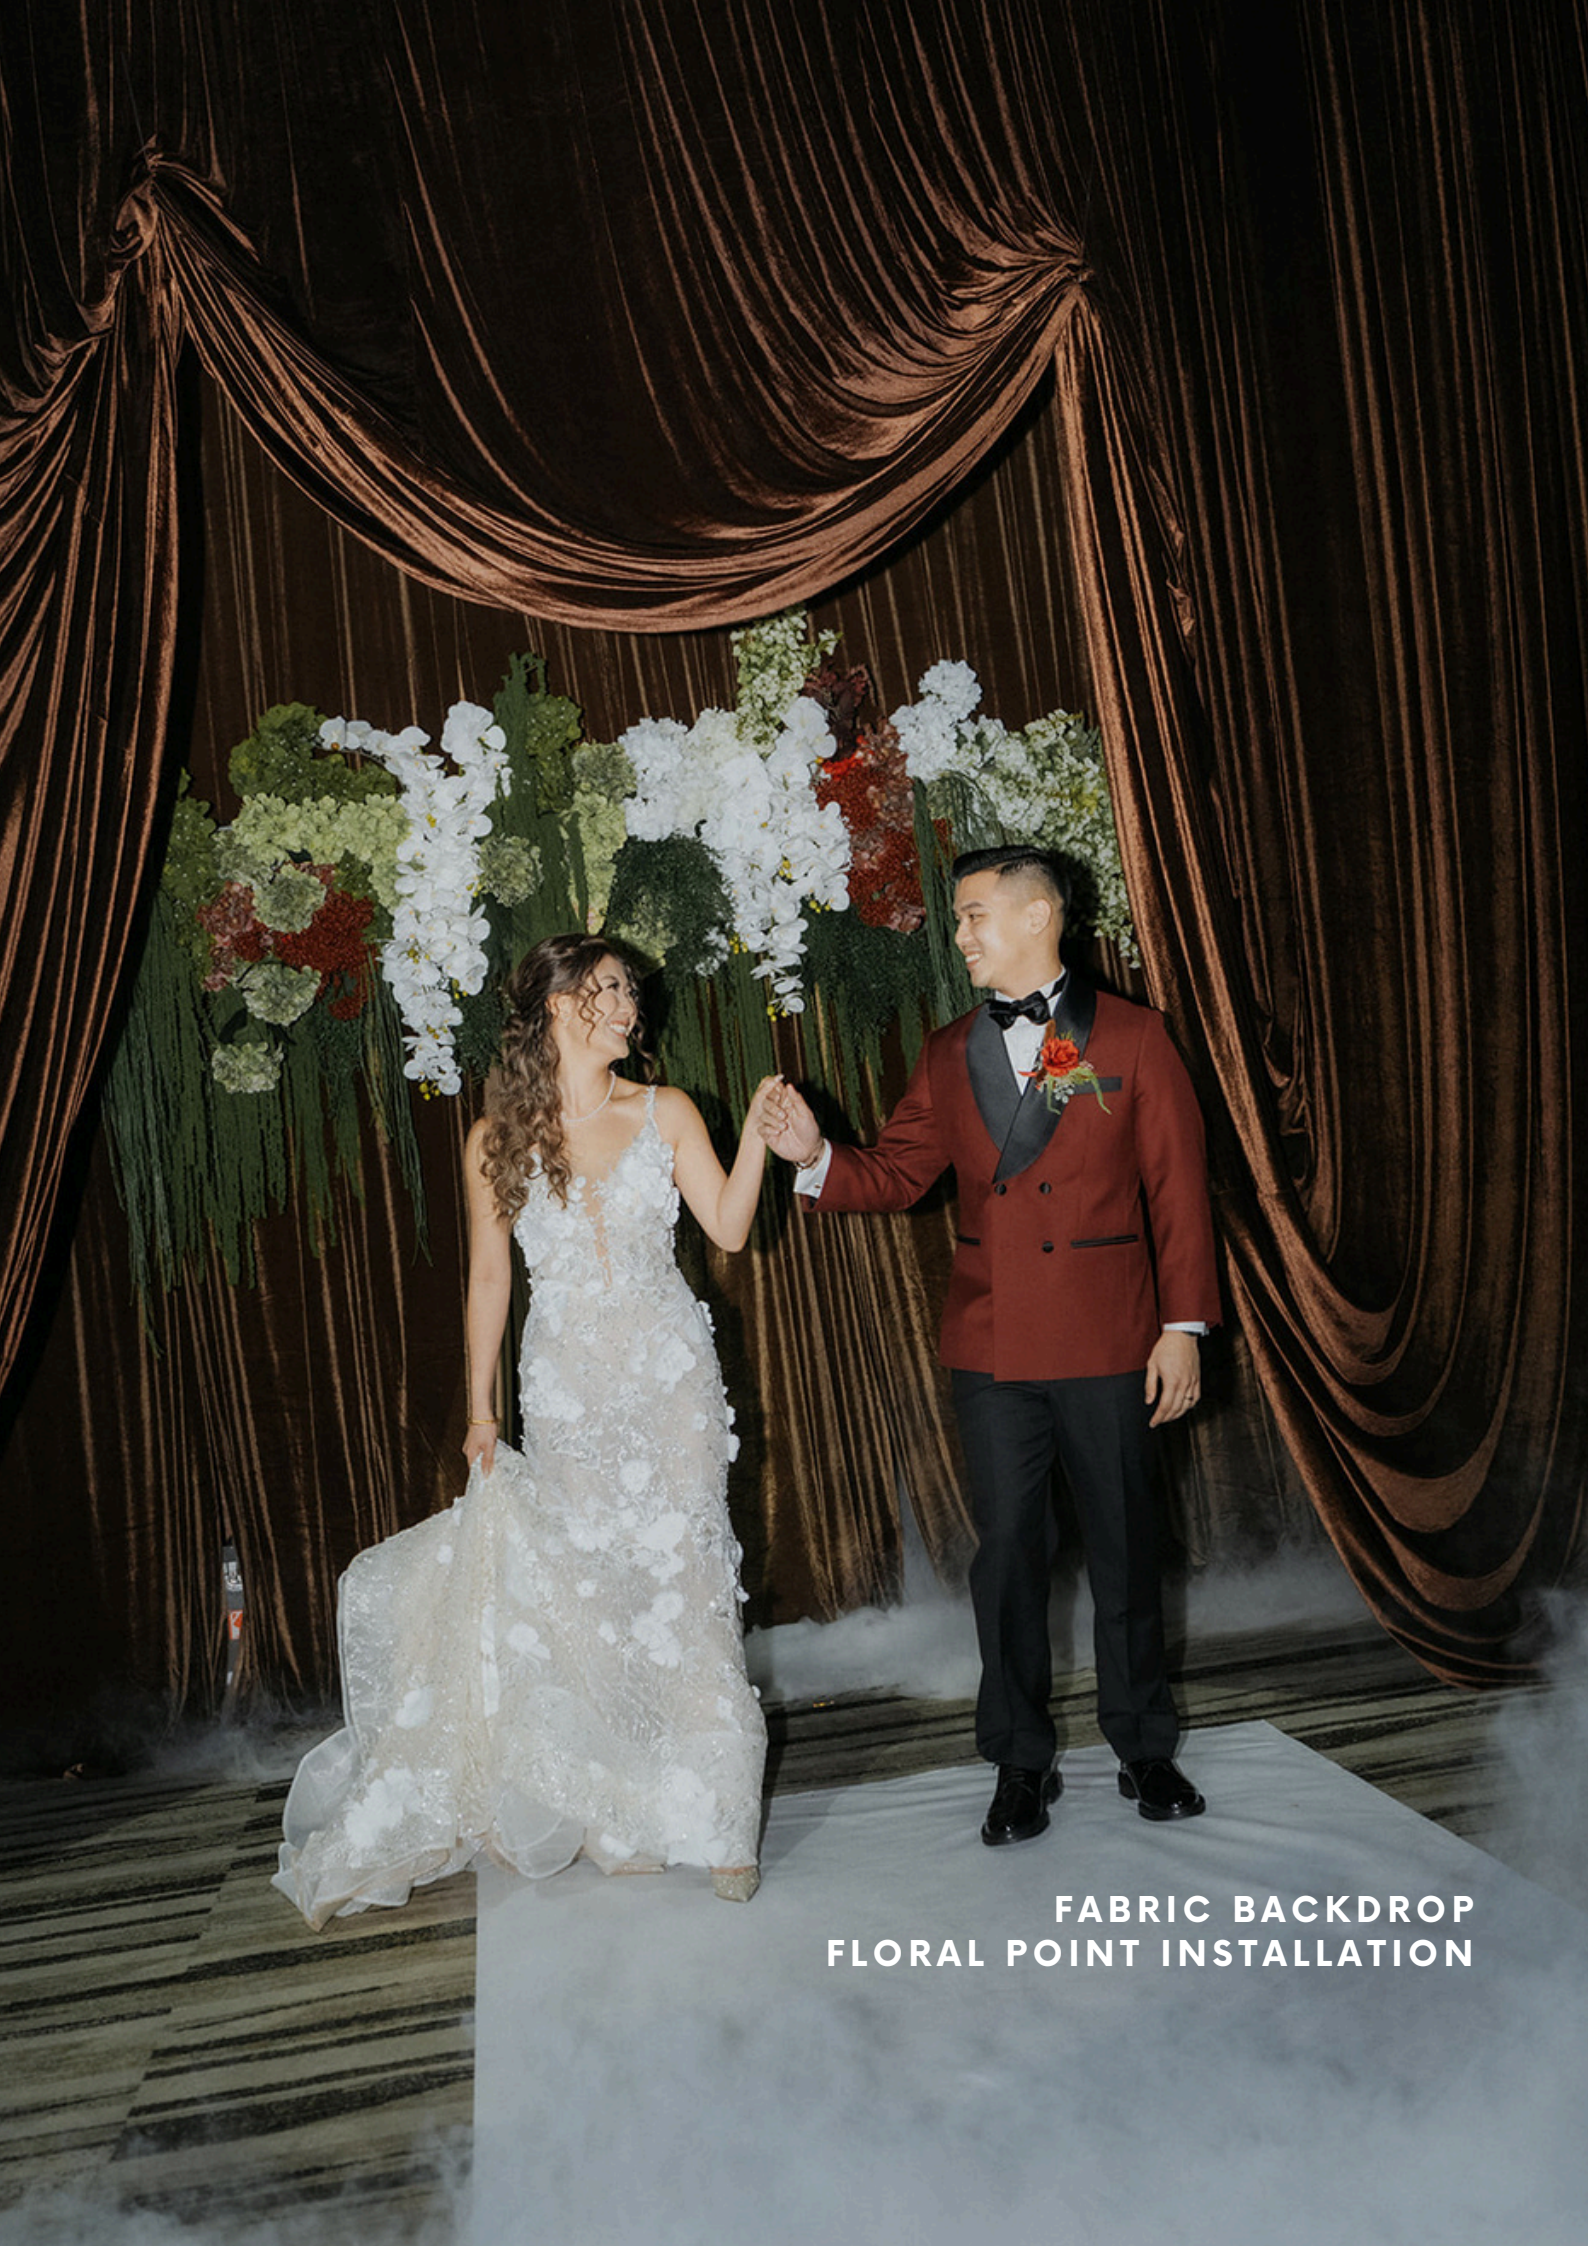

DECONSTRUCTED ARCHES
2.2M HEIGHT

DOMA ARCH
2.4M HEIGHT X 2M WIDTH

FOUNTAIN PHOTO WALL

GIANT FLOWER +
FLORAL INSTALLATION

TEA CEREMONY
GOLD STANDS WITH FLORALS

CASCADING STAIRCASE
FLORAL INSTALLATION

**CUSTOMISED BOARD + NAME DECAL
FLORAL INSTALLATION**